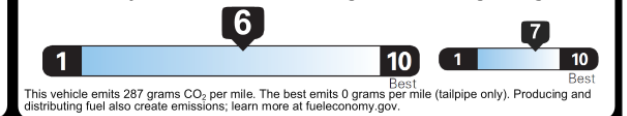

Fuel Economy & Greenhouse Gas Rating (tailpipe only) Smog Rating (tailpipe only)

fuelconomy.gov

Calculate personalized estimates and compare vehicles

GOVERNMENT 5-STAR SAFETY RATINGS

Overall Vehicle Score ★★★★★
Based on the combined ratings of frontal, side and rollover. Should ONLY be compared to other vehicles of similar size and weight.

Frontal Crash Driver ★★★★★ Passenger ★★★★★
Based on the risk of injury in a frontal impact. Should ONLY be compared to other vehicles of similar size and weight.

Side Crash Front seat ★★★★★ Rear seat ★★★★★
Based on the risk of injury in a side impact.

Rollover ★★★★★
Based on the risk of rollover in a single-vehicle crash.

Star ratings range from 1 to 5 stars (★★★★★) with 5 being the highest. Source: National Highway Traffic Safety Administration (NHTSA) www.safercar.gov or 1-888-327-4236

DELIVERY

VEHICLE COLORS:
EXT: 2T WHT BLK ROOF
INT: SPORT

FINAL ASSEMBLY POINT:
AGUAS (ABV.)MEX
TRANSPORT METHOD:
TRUCK

DEALER:
LONGHORN NISSAN
310 AIRPORT FWY
BEDFORD TX
76022

VIN: 3N8AP6DA2TL397325
EMS: 50 STATE EMISSIONS
MDL: 21516-397325 XAB-Z
OPT: G-X01B92B93C03E08L94 N92W02

20260310222848AS6112

*Does not include dealer installed options and accessories, local taxes or license fees. This label has been applied pursuant to federal law. Do not remove prior to delivery to the ultimate purchaser.

**Not actual Monroney Label. Provided for informational purposes only. Vehicle features, pricing and other information subject to change, may vary from actual vehicle content and/or Monroney label description. While Nissan makes reasonable efforts to ensure accuracy of information, Nissan is not responsible for changes, errors or omissions. See actual vehicle and/or verify information in question with your Nissan dealer.